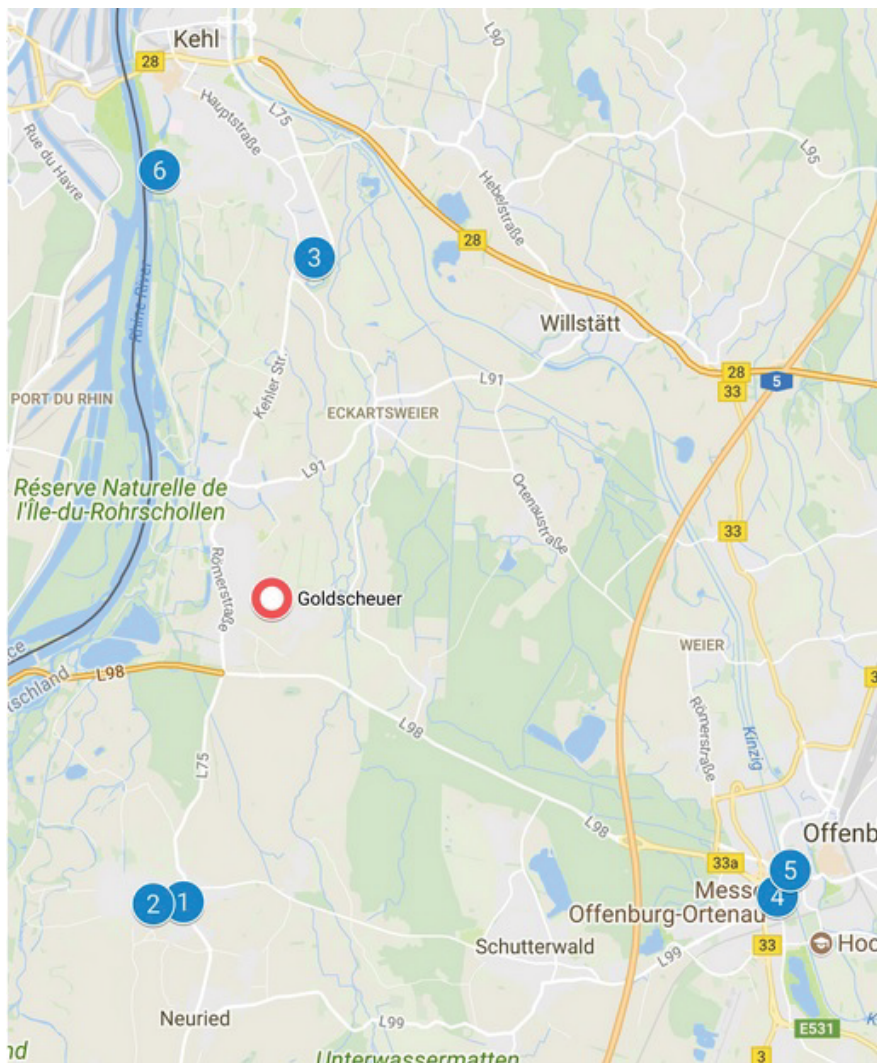

Accommodation

The teams have to book themselves. Below is a map of the nearby region and a list with information of the accommodation.

If you contact the accommodation, please tell them that you are a competitor of the International Tug of War Tournament in Goldscheuer.

www.tauziehen-goldscheuer.de

E-Mail: goldscheuer2019@gmail.com

1 Hotel Restaurant Alessandro	
Adress:	Schwarzwaldstr. 2, 77743 Neuried- Altenheim
E-Mail:	info@hotel-restaurant-alessandro.de
Phone:	0049 7807 - 956 75 15
Homepage:	www.hotelrestaurlantalessandro.com/Home
Distance to Goldscheuer:	8 min / 5 km
Price:	52 € / Single room / night
	75 € / Double room / night
Breakfast:	included
Blocked until:	could not be blocked yet

4 Mercure Offenburg am Messeplatz	
Adress:	Schutterwolder Strasse 1a, 77656 Offenburg
E-Mail:	h2906-re@accor.com
Phone:	0049 781 - 50 50
Homepage:	www.mercure.com
Distance to Goldscheuer:	13 min / 11 km
Price:	79 € / Single room / night 89 € / Double room / night
Breakfast:	included
Blocked until:	05.04.2019

6 DCC Campingpark Kehl	
Adress:	Rheindammstr. 1, 77694 Kehl
E-Mail:	campingparkkehl@aol.com
Phone:	0049 7851 - 26 03
Homepage:	www.campingplatz-kehl.de
Distance to Goldscheuer:	16 min / 9 km

Mass accomodation in sports hall	
Adress:	Kittersburger Strae 19, 77694 Kehl
E-Mail:	goldscheuer2019@gmail.com
Distance to Goldscheuer:	directly on the area of the tournament
Price:	10 € / night
Breakfast:	not offered
Comment:	mattress and sleeping bag needed / limited space foreign teams have priority